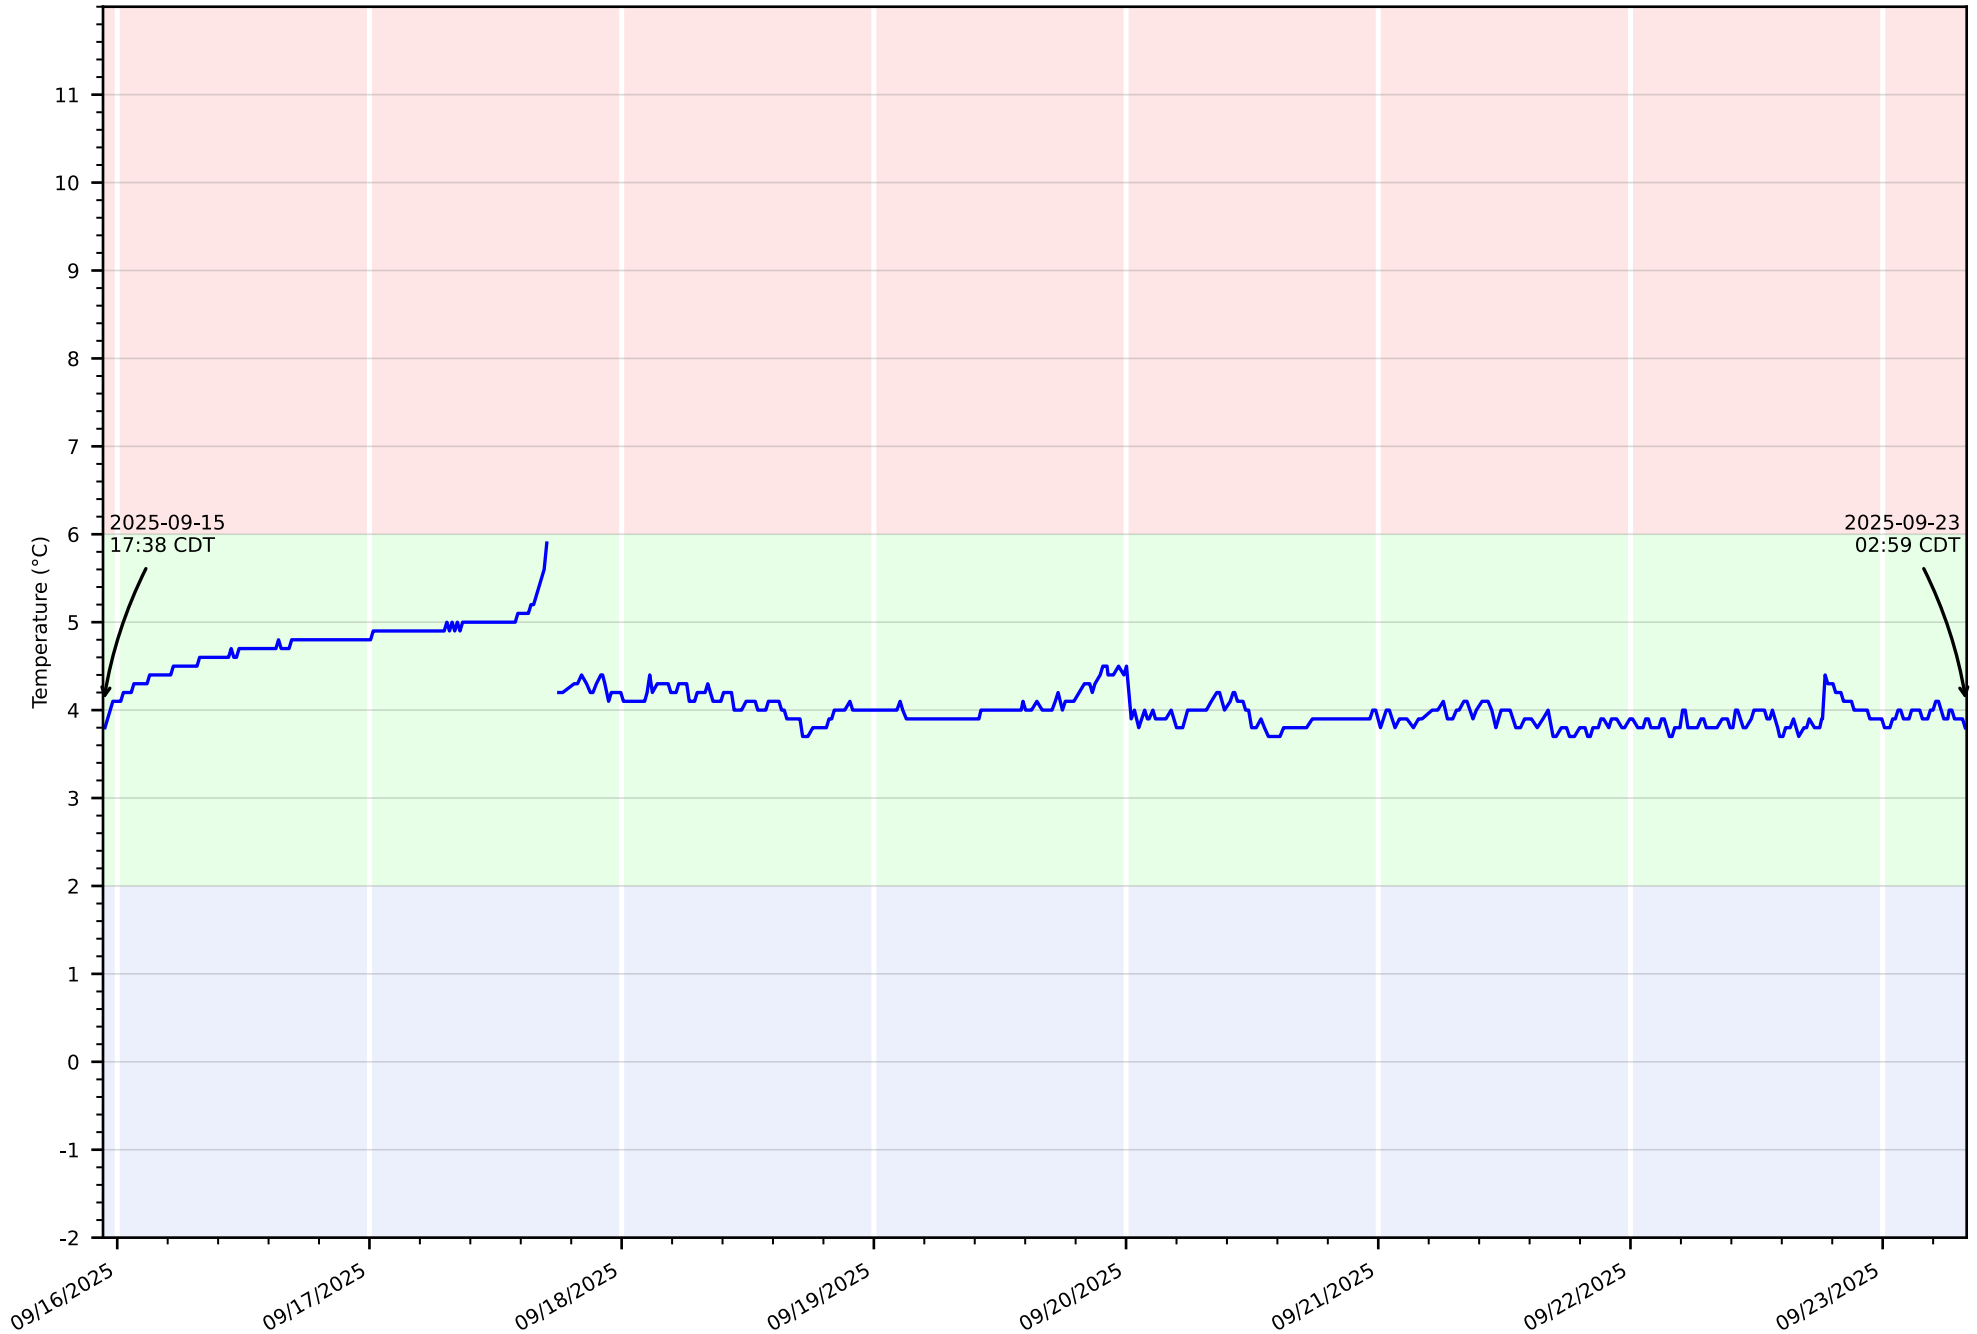

Blood Unit Report

Complete Temperature Log, Blood Unit A99997489266400

A9999 74 892664 00

Date Range Tracked: 2025-09-15 17:38 CDT - 2025-09-23 02:59 CDT